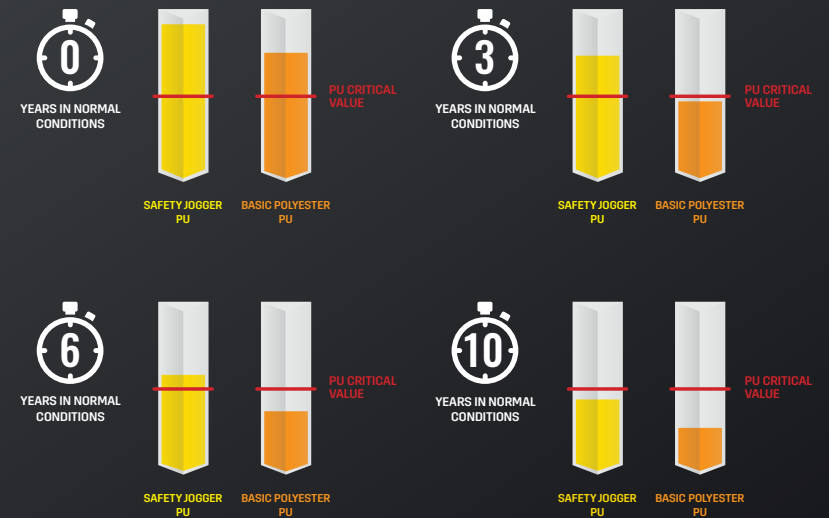

X470 S3

BLK

Safety shoes with a heat resistant outsole can resist a contact heat of 300°C. These soles are resistant against the most chemicals and abrasion.

Waterproof mid-cut safety shoe with heat resistant outsole

Sole	PU/rubber
Toecap	Composite
Midsole	Puncture resistant MAX FLEX
Lining	Breathable, durable Cambrella
Insole	Replaceable, laminated with aluminium
Category	S3 / SRC HRO
Size range	EU 39-47 • UK 6-12 • US 6.5-13 • CM 25.5-31

THE SAFETY JOGGER PU SOLE

There are 2 types of PU soles. There is a Polyether based PU sole and a Polyester based PU sole. Polyether based PU soles have a high resistance against hydrolysis and low oil resistance. Polyester based PU soles have a low resistance against hydrolysis and high oil resistance.

Safety shoes are always using a polyester based PU sole. The basic PU sole used in most safety shoes on the market lasts for 1.5 year in tropical conditions and 3 years in normal conditions.

The Safety Jogger PU sole, upgraded with improved resistance against hydrolysis, lasts for 4 years in tropical conditions and 8 years in normal conditions. Making our safety shoes a reliable product of endurance.